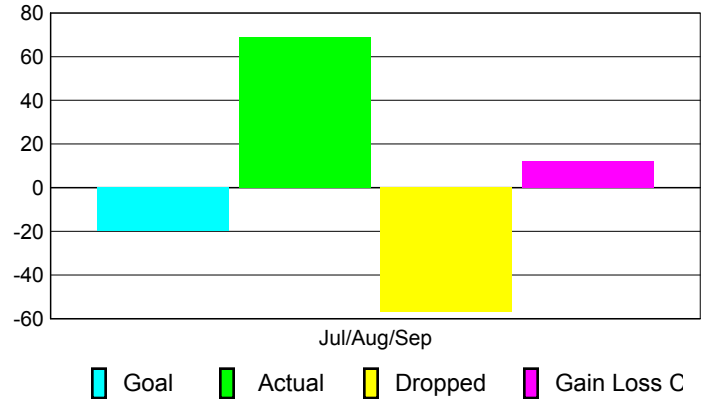

Membership Results 2010-2011

Goal, New, Dropped, Gain/Loss